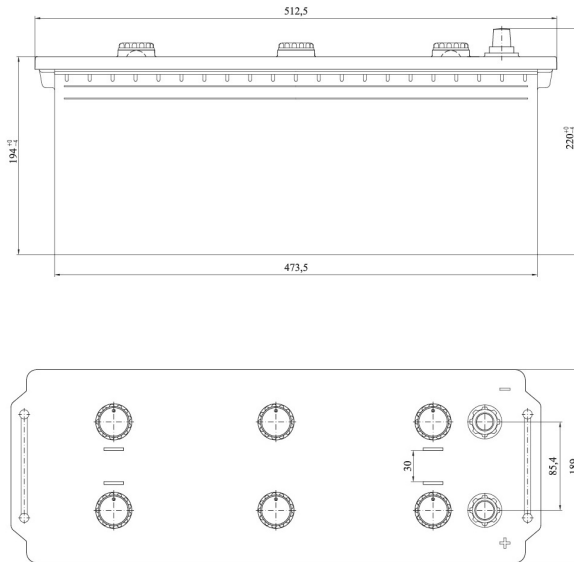

Cover Type
Flat

Colour
Black

Layout
3

BHD
B0

Terminal
1

DRAWING

BHD

LAYOUT