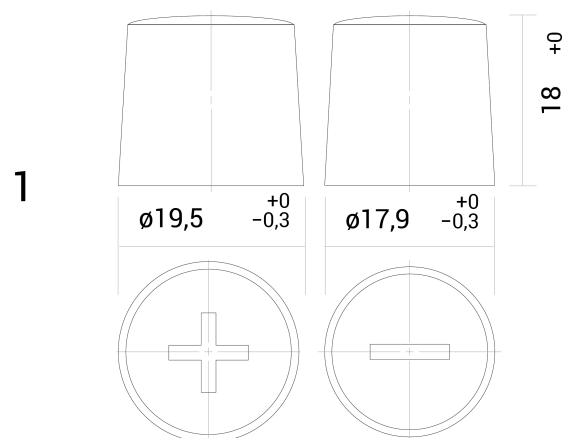

TECHNICAL DATASHEET

TAB POLAR TRUCK TR13A