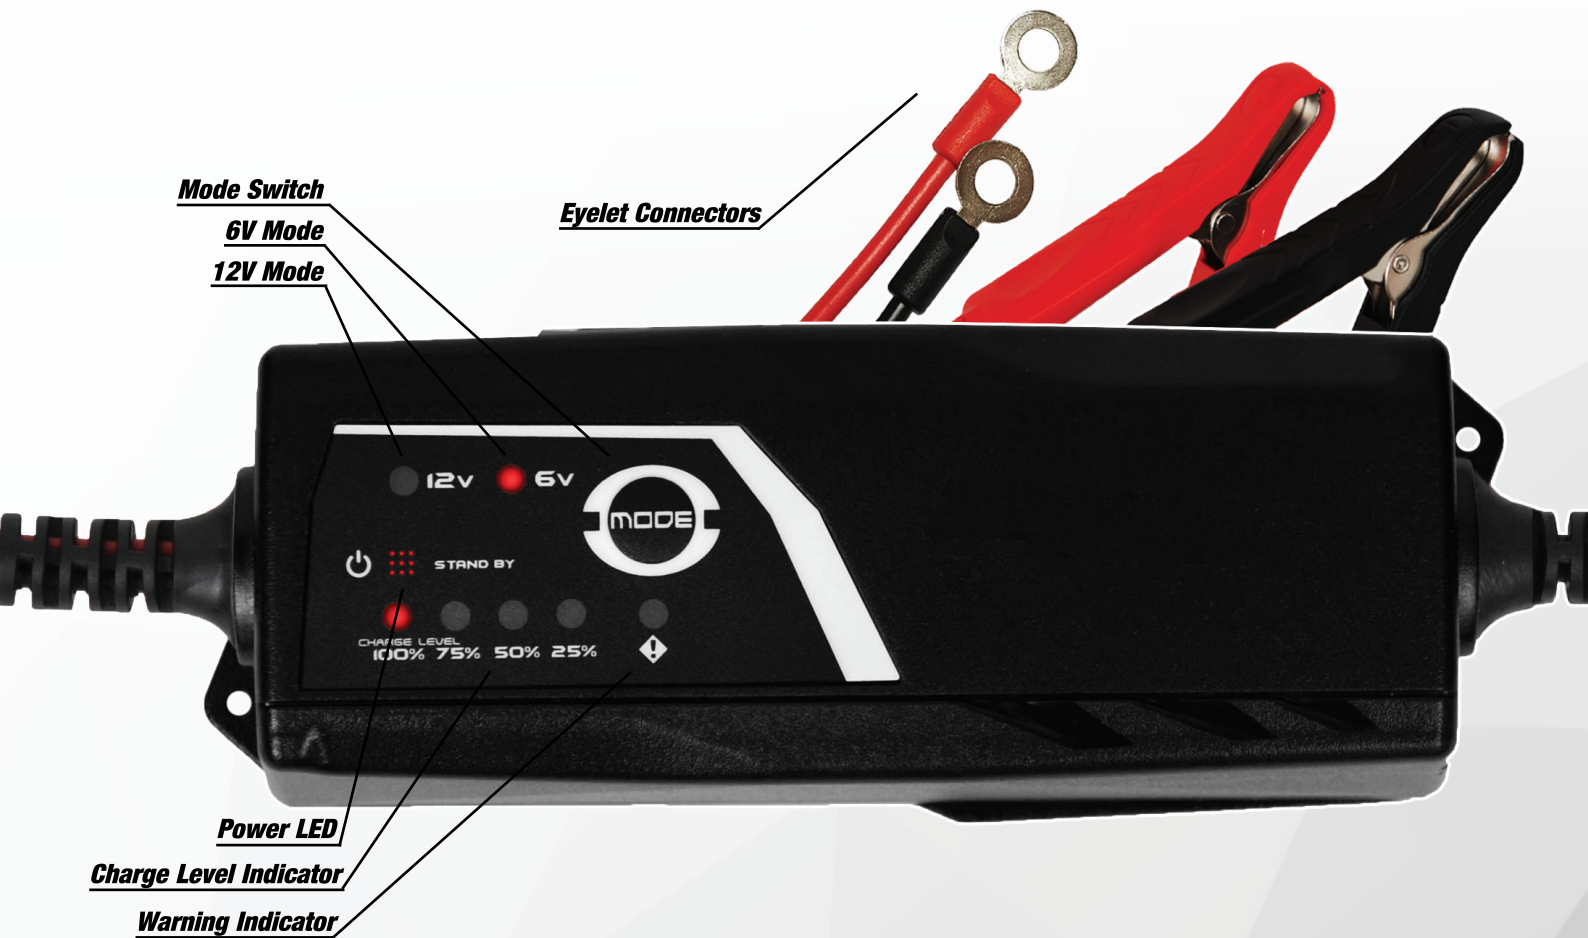

LEM61211

SMART CHARGER

6/12V

Model	Volts	Charging Amps (A)	Voltage Selection	Min-Max Capacity (Ah) [Charging]	Min-Max Capacity (Ah) [Maintenance]	Dimensions (cm)	Cable Length (cm)	Unit Weight (KG)	IP Rating	Vehicle Types
LEM61211	6/12V	1.1A	Automatic	2.2-32Ah	100Ah	7x6x4.5	187	0.34	65	

Accessories: Clamps, Eyelets, Cigar Plug

AGM - GEL - WET - EFB